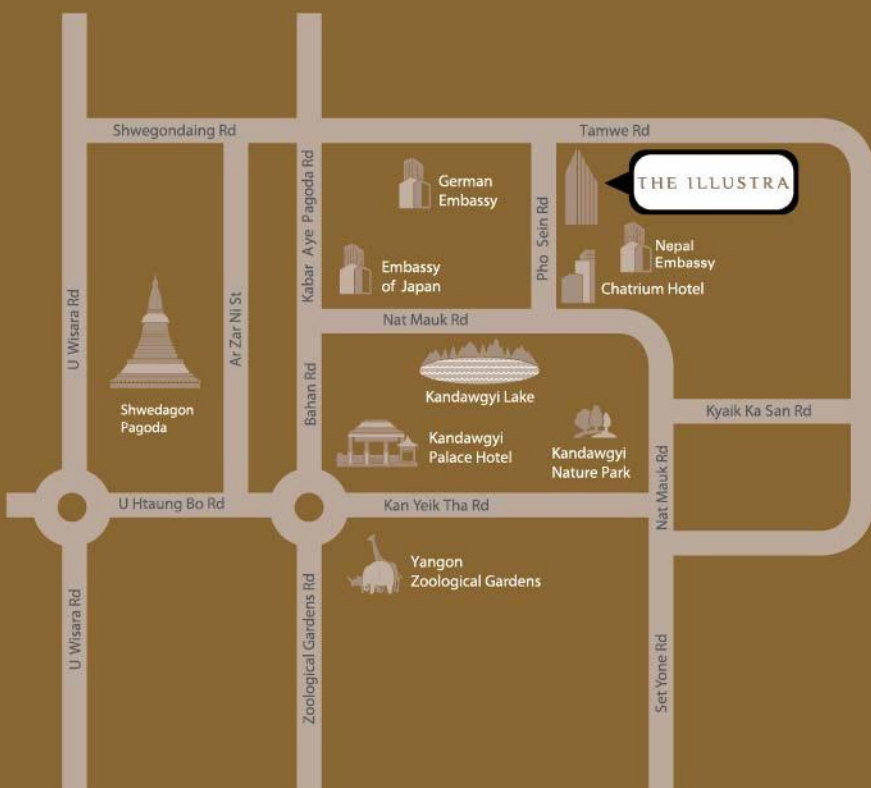

THE ILLUSTRRA

AT PHO SEIN

URBAN LUXURY LIVING

Welcome to **The Illustra At Pho Sein** – a world where quality craftsmanship meets elegant living. This exclusive 31-storey boutique development on private land is designed to combine the luxury of a fine hotel with the comforts of home. It's luxury you can count on – the definitive standard for fine living in Yangon.

Artist's Impression

SALES LAUNCH

PSWN is proud to present Yangon's shining new landmark, **The Illustra At Pho Sein**.

SALES GALLERY & SHOW FLAT

No (3, 4, 5) Ground Floor, Building (D/E)
Shwe Mya Yar Housing, Myanma Gonyi Road,
Mingalar Taung Nyunt Township, Yangon,
Myanmar